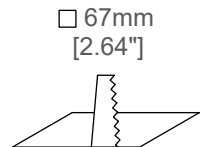

Specification sheet

REV.2

Lithe 55 Wall Wash, Colour Square

1.9" Architectural Wall Wash

Description

Lithe 55 WW is a 1.9 inch (46 mm) aperture recessed wallwasher that delivers up to 400 lm. Compact construction (less than 2.8 inch, 70 mm) enables installation in limited ceiling space. Taking advantage of the latest micro-structure films, this luminaire delivers an uniform lighting toward the wall providing an elegant wall wash solution.

Features

LED	Lumileds Luxeon M LED Array
Color temperature	2700K/ 3000K/ 3500K/ 4000K
Optics	Wide 40°
Trim Finishes	Black / White
Ceiling Cutout	67mm X 67mm [2.64" X 2.64"]

Performance

Delivered output	Up to 500 lm (80+ CRI) Up to 400 lm (90+ CRI)
Power consumption	Up to 8 W
Color rendering	90+ CRI (80 CRI+ optional)
Color consistency	3 SDCM
CBCP	Wide 393cd

8W | 90CRI | 3000K

Wide 40°

Delivered Ourput : 395 lm | CBCP : 459 cd | Bean Angle : 44°

Lith 55 SQ Wall Wash

Multiple unit data

Lux on wall	0.35 from wall - 0.35 on center (m) point spacing 0.175m		
0.3	76	90	76
0.6	210	235	210
0.9	180	204	180
1.2	120	130	120
1.5	72	78	72
1.8	45	48	45
2.1	30	32	30
2.4	20	22	20
3.7	15	15	15
3.0	10	10	10