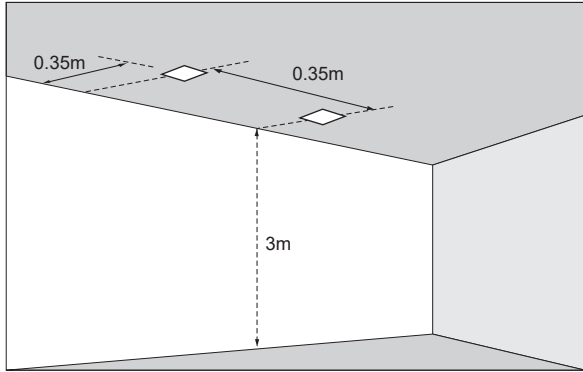

8W | 90CRI | 3000K

Wide 40°

Delivered Ourput : 395 lm | CBCP : 459 cd | Bean Angle : 44°

Lith 55 SQ Wall Wash

Multiple unit data

Lux on wall	0.35 from wall - 0.35 on center (m) point spacing 0.175m		
0.3	76	90	76
0.6	210	235	210
0.9	180	204	180
1.2	120	130	120
1.5	72	78	72
1.8	45	48	45
2.1	30	32	30
2.4	20	22	20
3.7	15	15	15
3.0	10	10	10