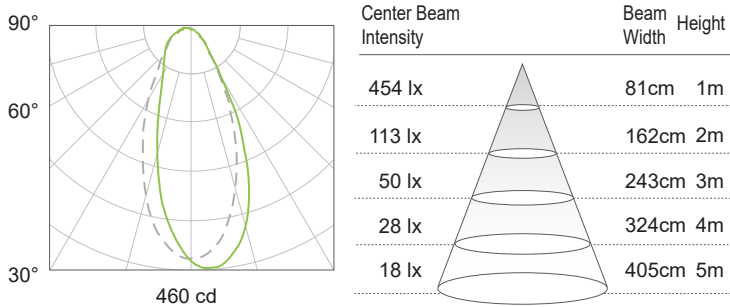

8W | 90CRI | 3000K

Wide 40°

Delivered Ourput : 395 lm | CBCP : 459 cd | Bean Angle : 44°

Lith 55 SQ Wall Wash

Multiple unit data

Lux on wall	0.35 from wall - 0.35 on center (m) point spacing 0.175m		
0.3	76	90	76
0.6	210	235	210
0.9	180	204	180
1.2	120	130	120
1.5	72	78	72
1.8	45	48	45
2.1	30	32	30
2.4	20	22	20
3.7	15	15	15
3.0	10	10	10