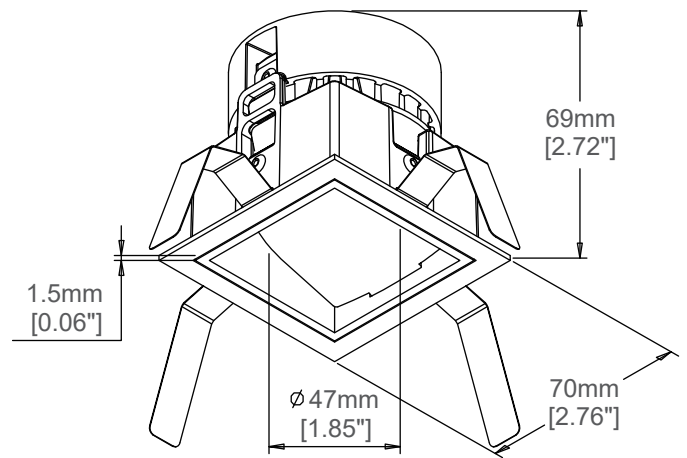

Specification sheet

REV.2

Lithe 55 Wall Wash, Colour Square

1.9" Architectural Wall Wash

Description

Lithe 55 WW is a 1.9 inch (46 mm) aperture recessed wallwasher that delivers up to 400 lm. Compact construction (less than 2.8 inch, 70 mm) enables installation in limited ceiling space. Taking advantage of the latest micro-structure films, this luminaire delivers an uniform lighting toward the wall providing an elegant wall wash solution.

Features

LED	Lumileds Luxeon M LED Array
Color temperature	2700K/ 3000K/ 3500K/ 4000K
Optics	Wide 40°
Trim Finishes	Black / White
Ceiling Cutout	67mm X 67mm [2.64" X 2.64"]

Performance

Delivered output	Up to 500 lm (80+ CRI) Up to 400 lm (90+ CRI)
Power consumption	Up to 8 W
Color rendering	90+ CRI (80 CRI+ optional)
Color consistency	3 SDCM
CBCP	Wide 393cd

8W | 90CRI | 3000K

Wide 40°

Delivered Ourput : 395 lm | CBCP : 459 cd | Bean Angle : 44°

Lith 55 SQ Wall Wash

Multiple unit data

Lux on wall	0.35 from wall - 0.35 on center (m) point spacing 0.175m		
0.3	76	90	76
0.6	210	235	210
0.9	180	204	180
1.2	120	130	120
1.5	72	78	72
1.8	45	48	45
2.1	30	32	30
2.4	20	22	20
3.7	15	15	15
3.0	10	10	10