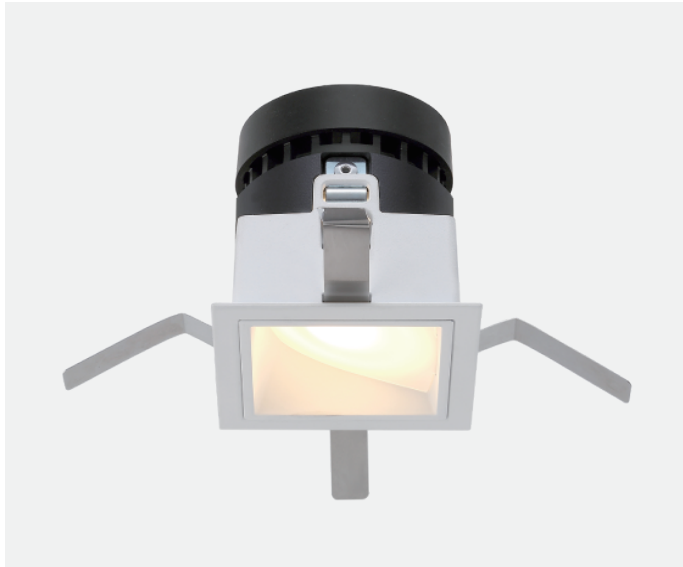

Specification sheet

REV.2

Lithe 55 Wall Wash, Colour Square

1.9" Architectural Wall Wash

Description

Lithe 55 WW is a 1.9 inch (46 mm) aperture recessed wallwasher that delivers up to 400 lm. Compact construction (less than 2.8 inch, 70 mm) enables installation in limited ceiling space. Taking advantage of the latest micro-structure films, this luminaire delivers an uniform lighting toward the wall providing an elegant wall wash solution.

Features

LED	Lumileds Luxeon M LED Array
Color temperature	2700K/ 3000K/ 3500K/ 4000K
Optics	Wide 40°
Trim Finishes	Black / White
Ceiling Cutout	67mm X 67mm [2.64" X 2.64"]

Performance

Delivered output	Up to 500 lm (80+ CRI) Up to 400 lm (90+ CRI)
Power consumption	Up to 8 W
Color rendering	90+ CRI (80 CRI+ optional)
Color consistency	3 SDCM
CBCP	Wide 393cd

Electrical and Control

Input voltage	See the ordering code
Control	TRIAC/ELV or 0-10V dimming
Feature	Overload & short circuit protection

Construction

Material	Machining grade Aluminum
Trim shape	Square
Lens	Interchangeable TIR optics