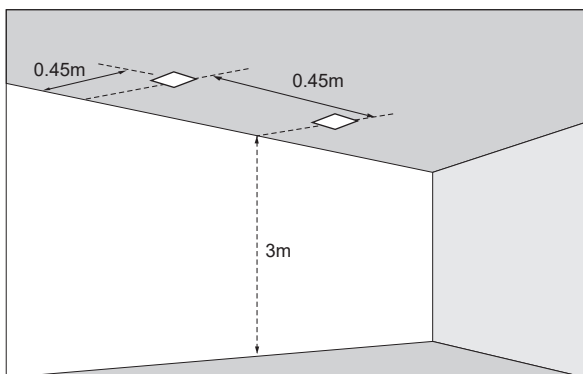

Multiple unit data

Lux on wall	0.45 from wall - 0.45 on center (m) point spacing 0.225m		
0.3	38	43	38
0.6	130	146	130
0.9	128	143	128
1.2	100	113	100
1.5	71	78	72
1.8	48	52	48
2.1	33	36	33
2.4	24	25	24
3.7	17	18	17
3.0	12	12	12